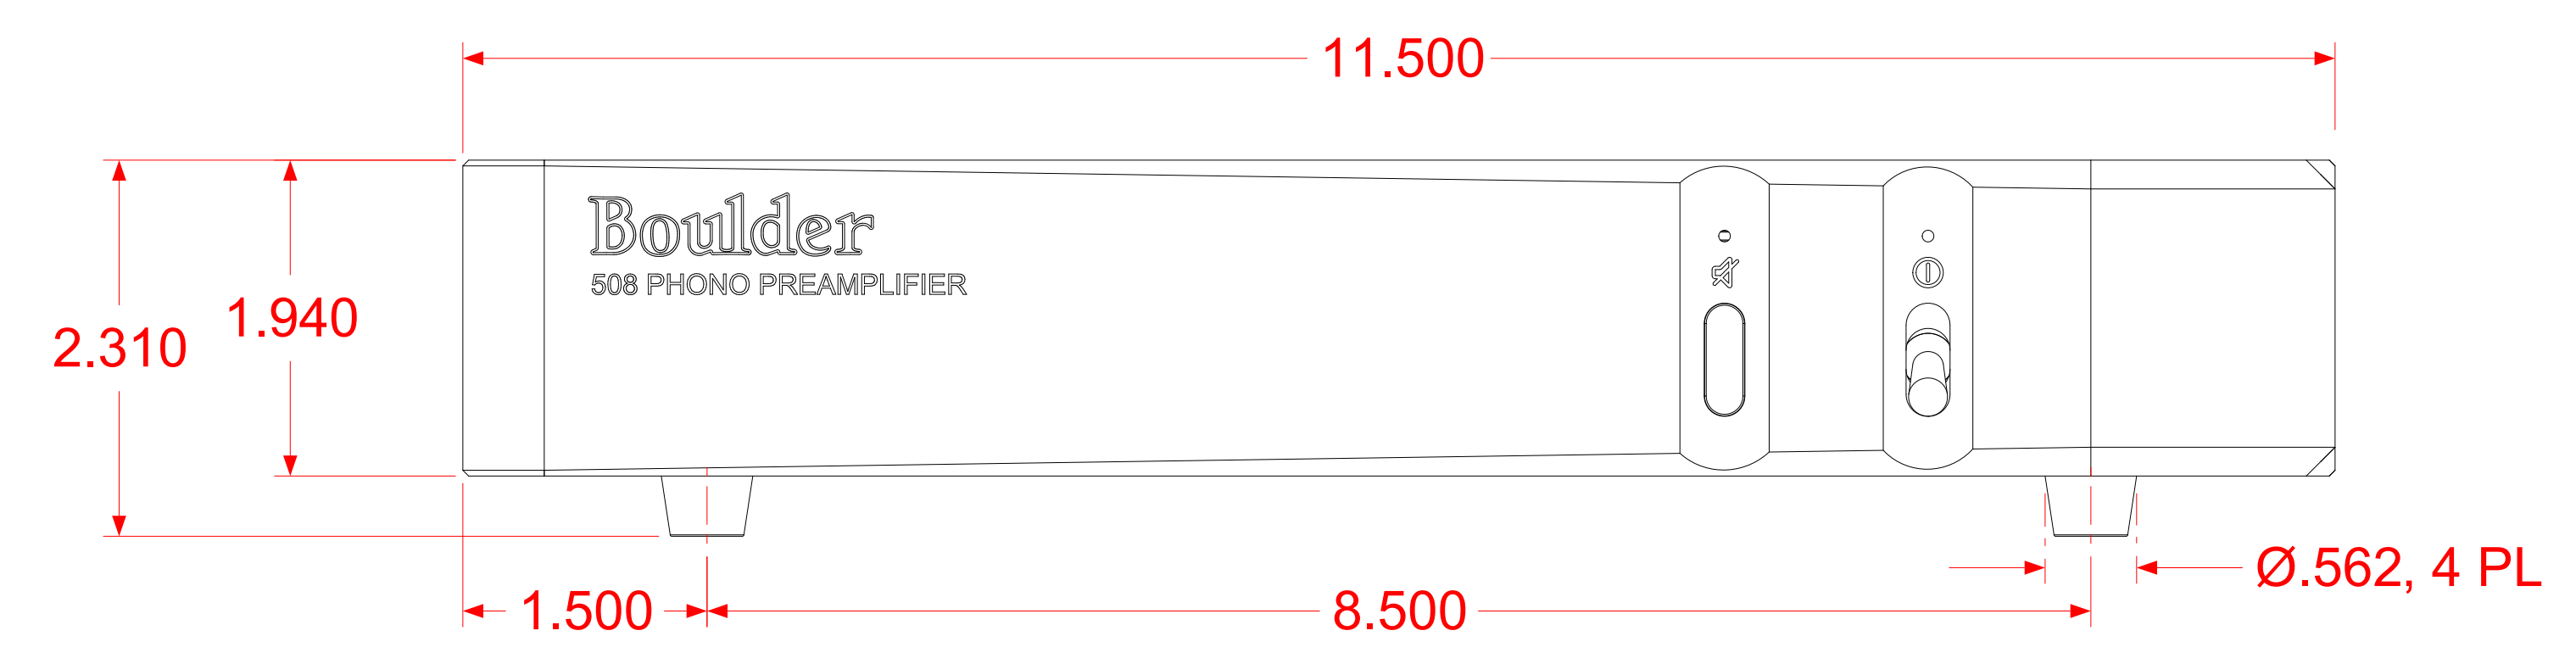

BOULDER AMPLIFIERS, INC.
 508 PHONO PREAMPLIFIER
 OUTSIDE DIMENSIONS

TOP

FRONT

RIGHT