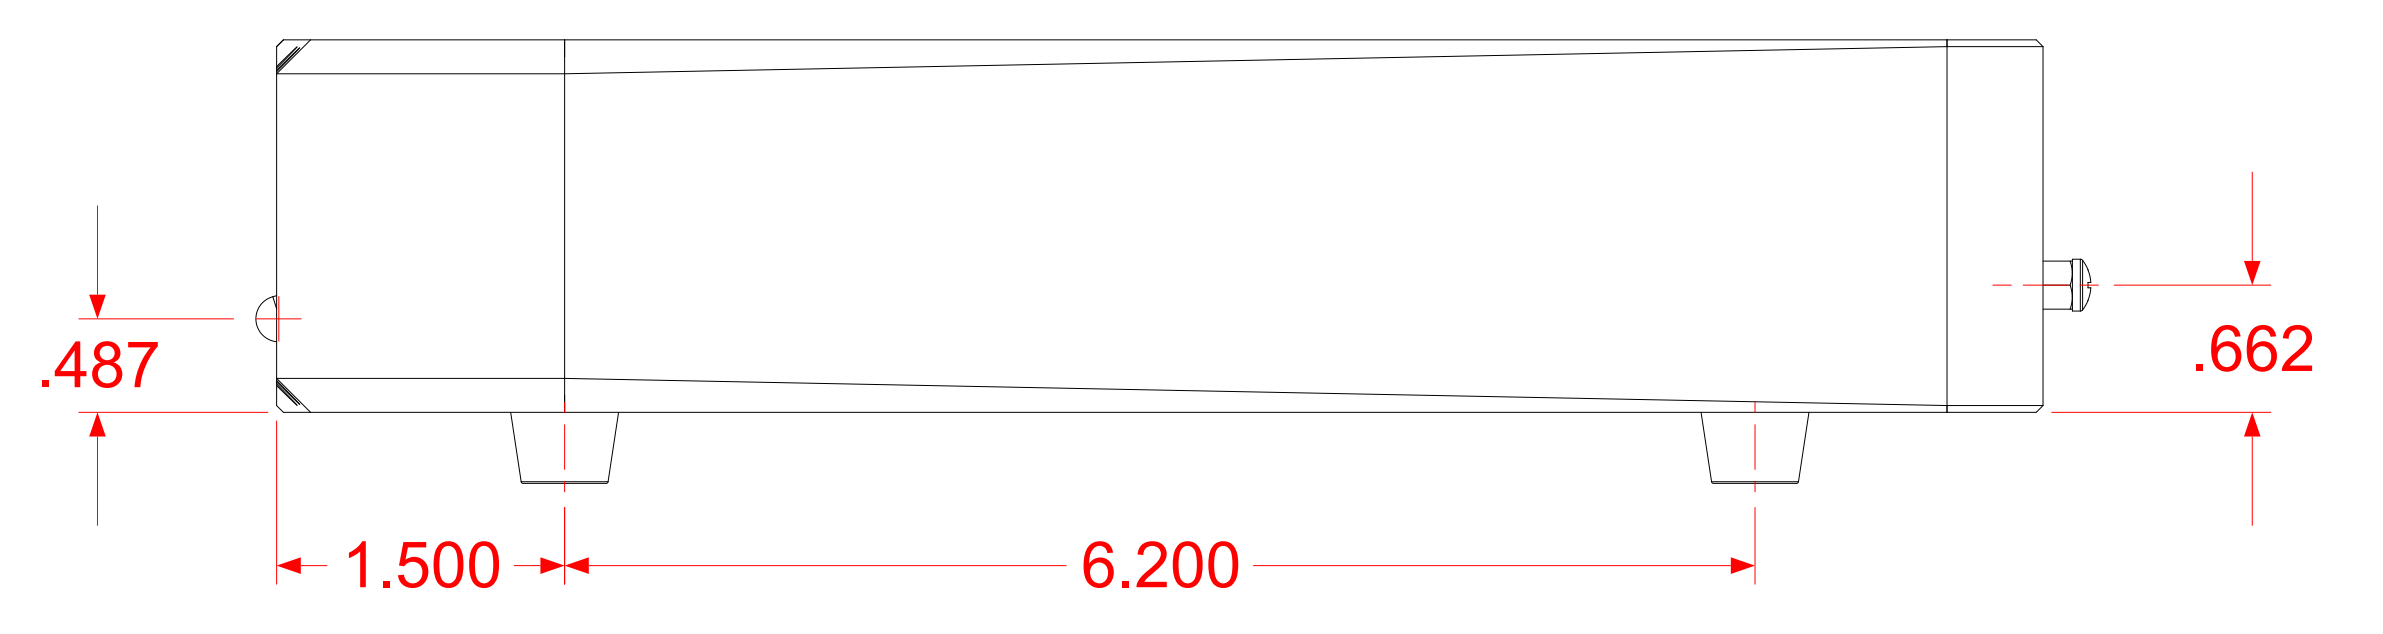

BOULDER AMPLIFIERS, INC.
 508 PHONO PREAMPLIFIER
 OUTSIDE DIMENSIONS

TOP

FRONT

RIGHT