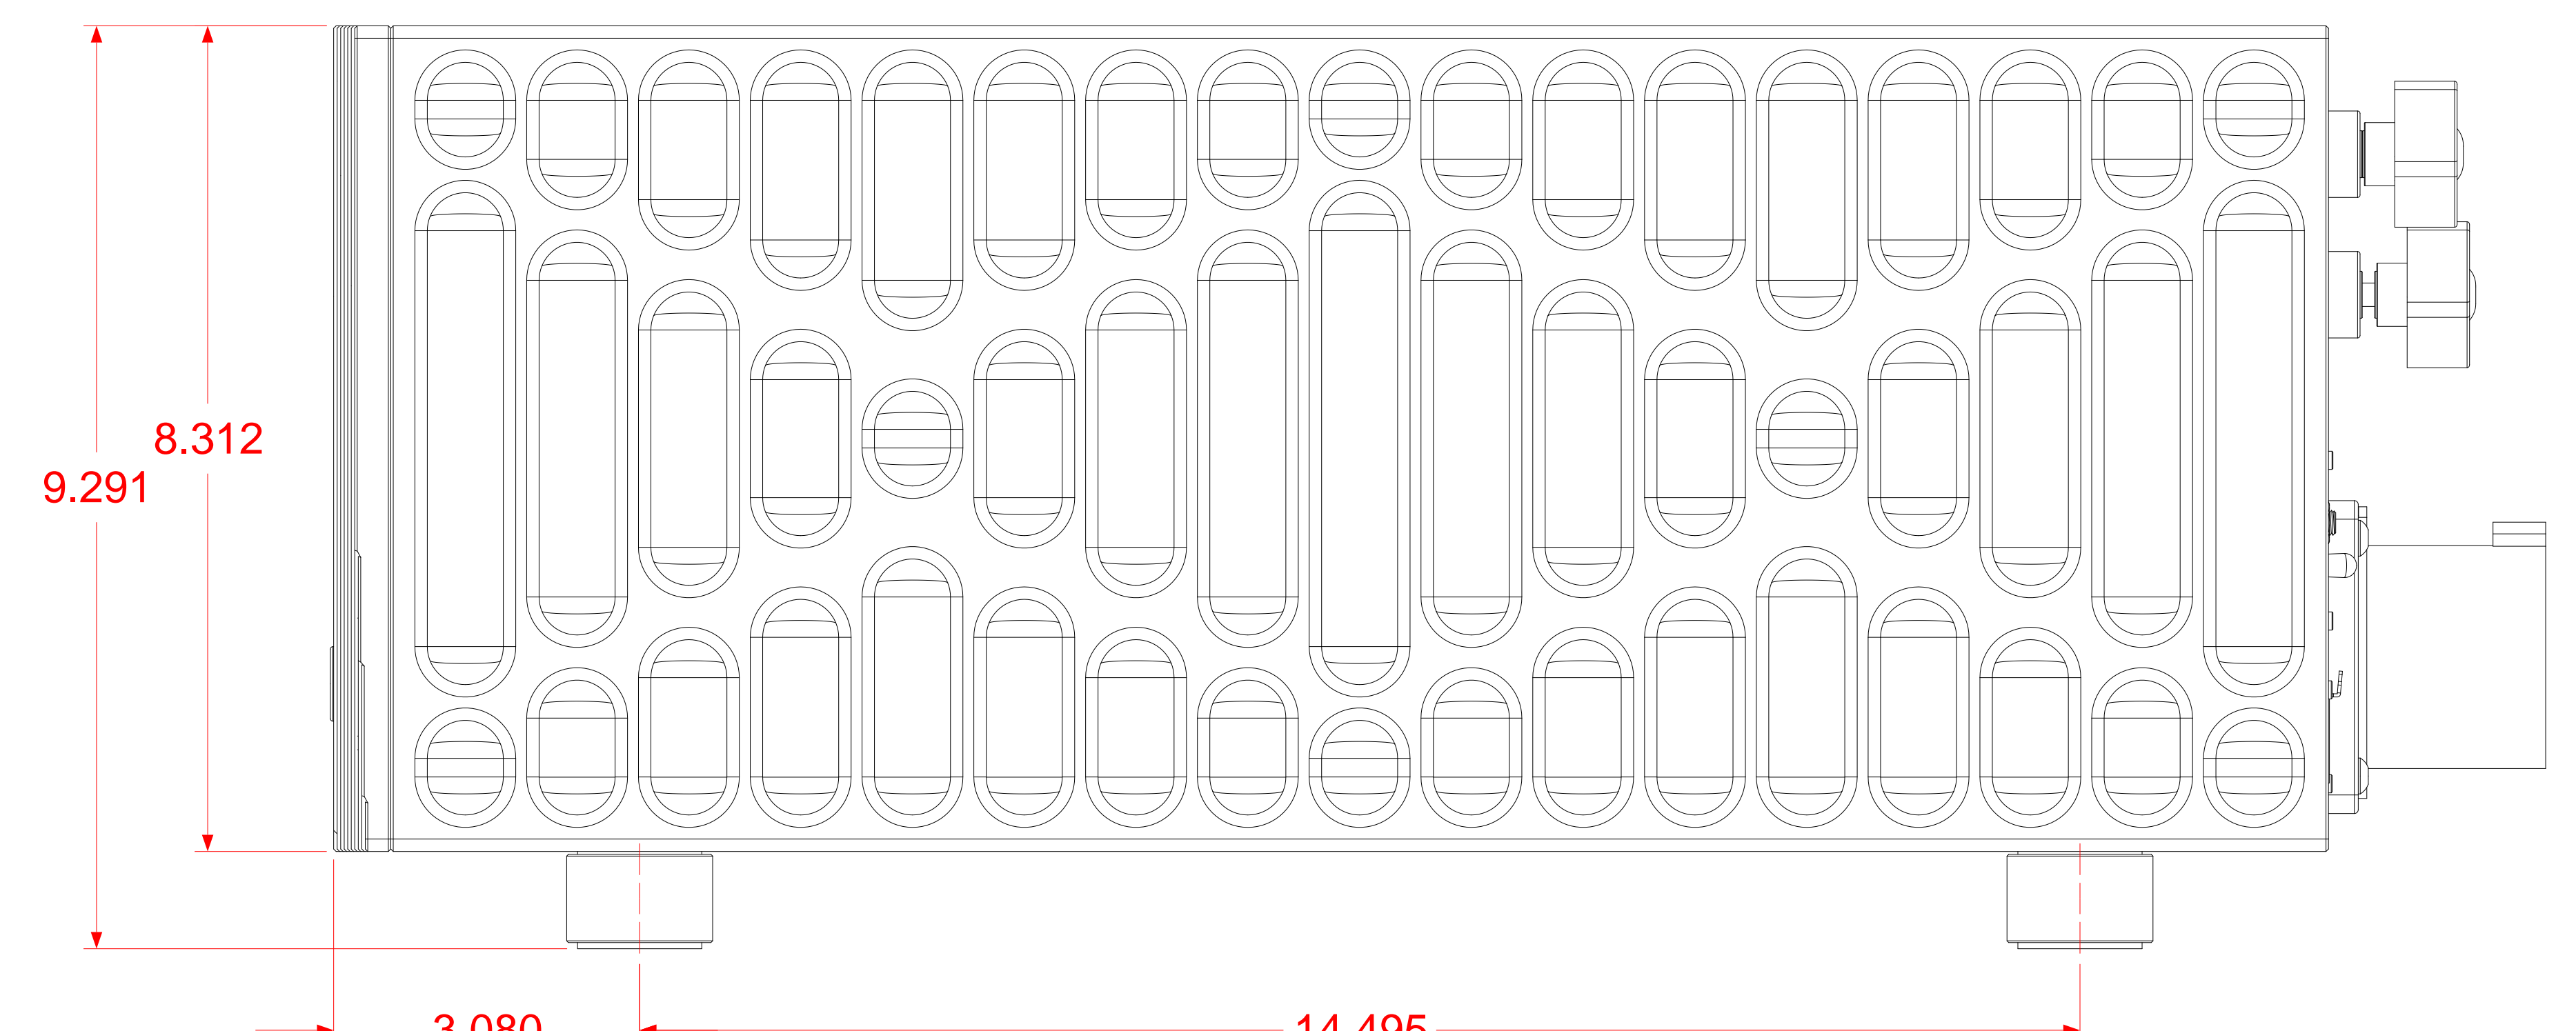

TOP

BOULDER
1160 STEREO POWER AMPLIFIER
 DIMENSIONS IN INCHES
 SCALE 1 : 4/3

FRONT

RIGHT SIDE