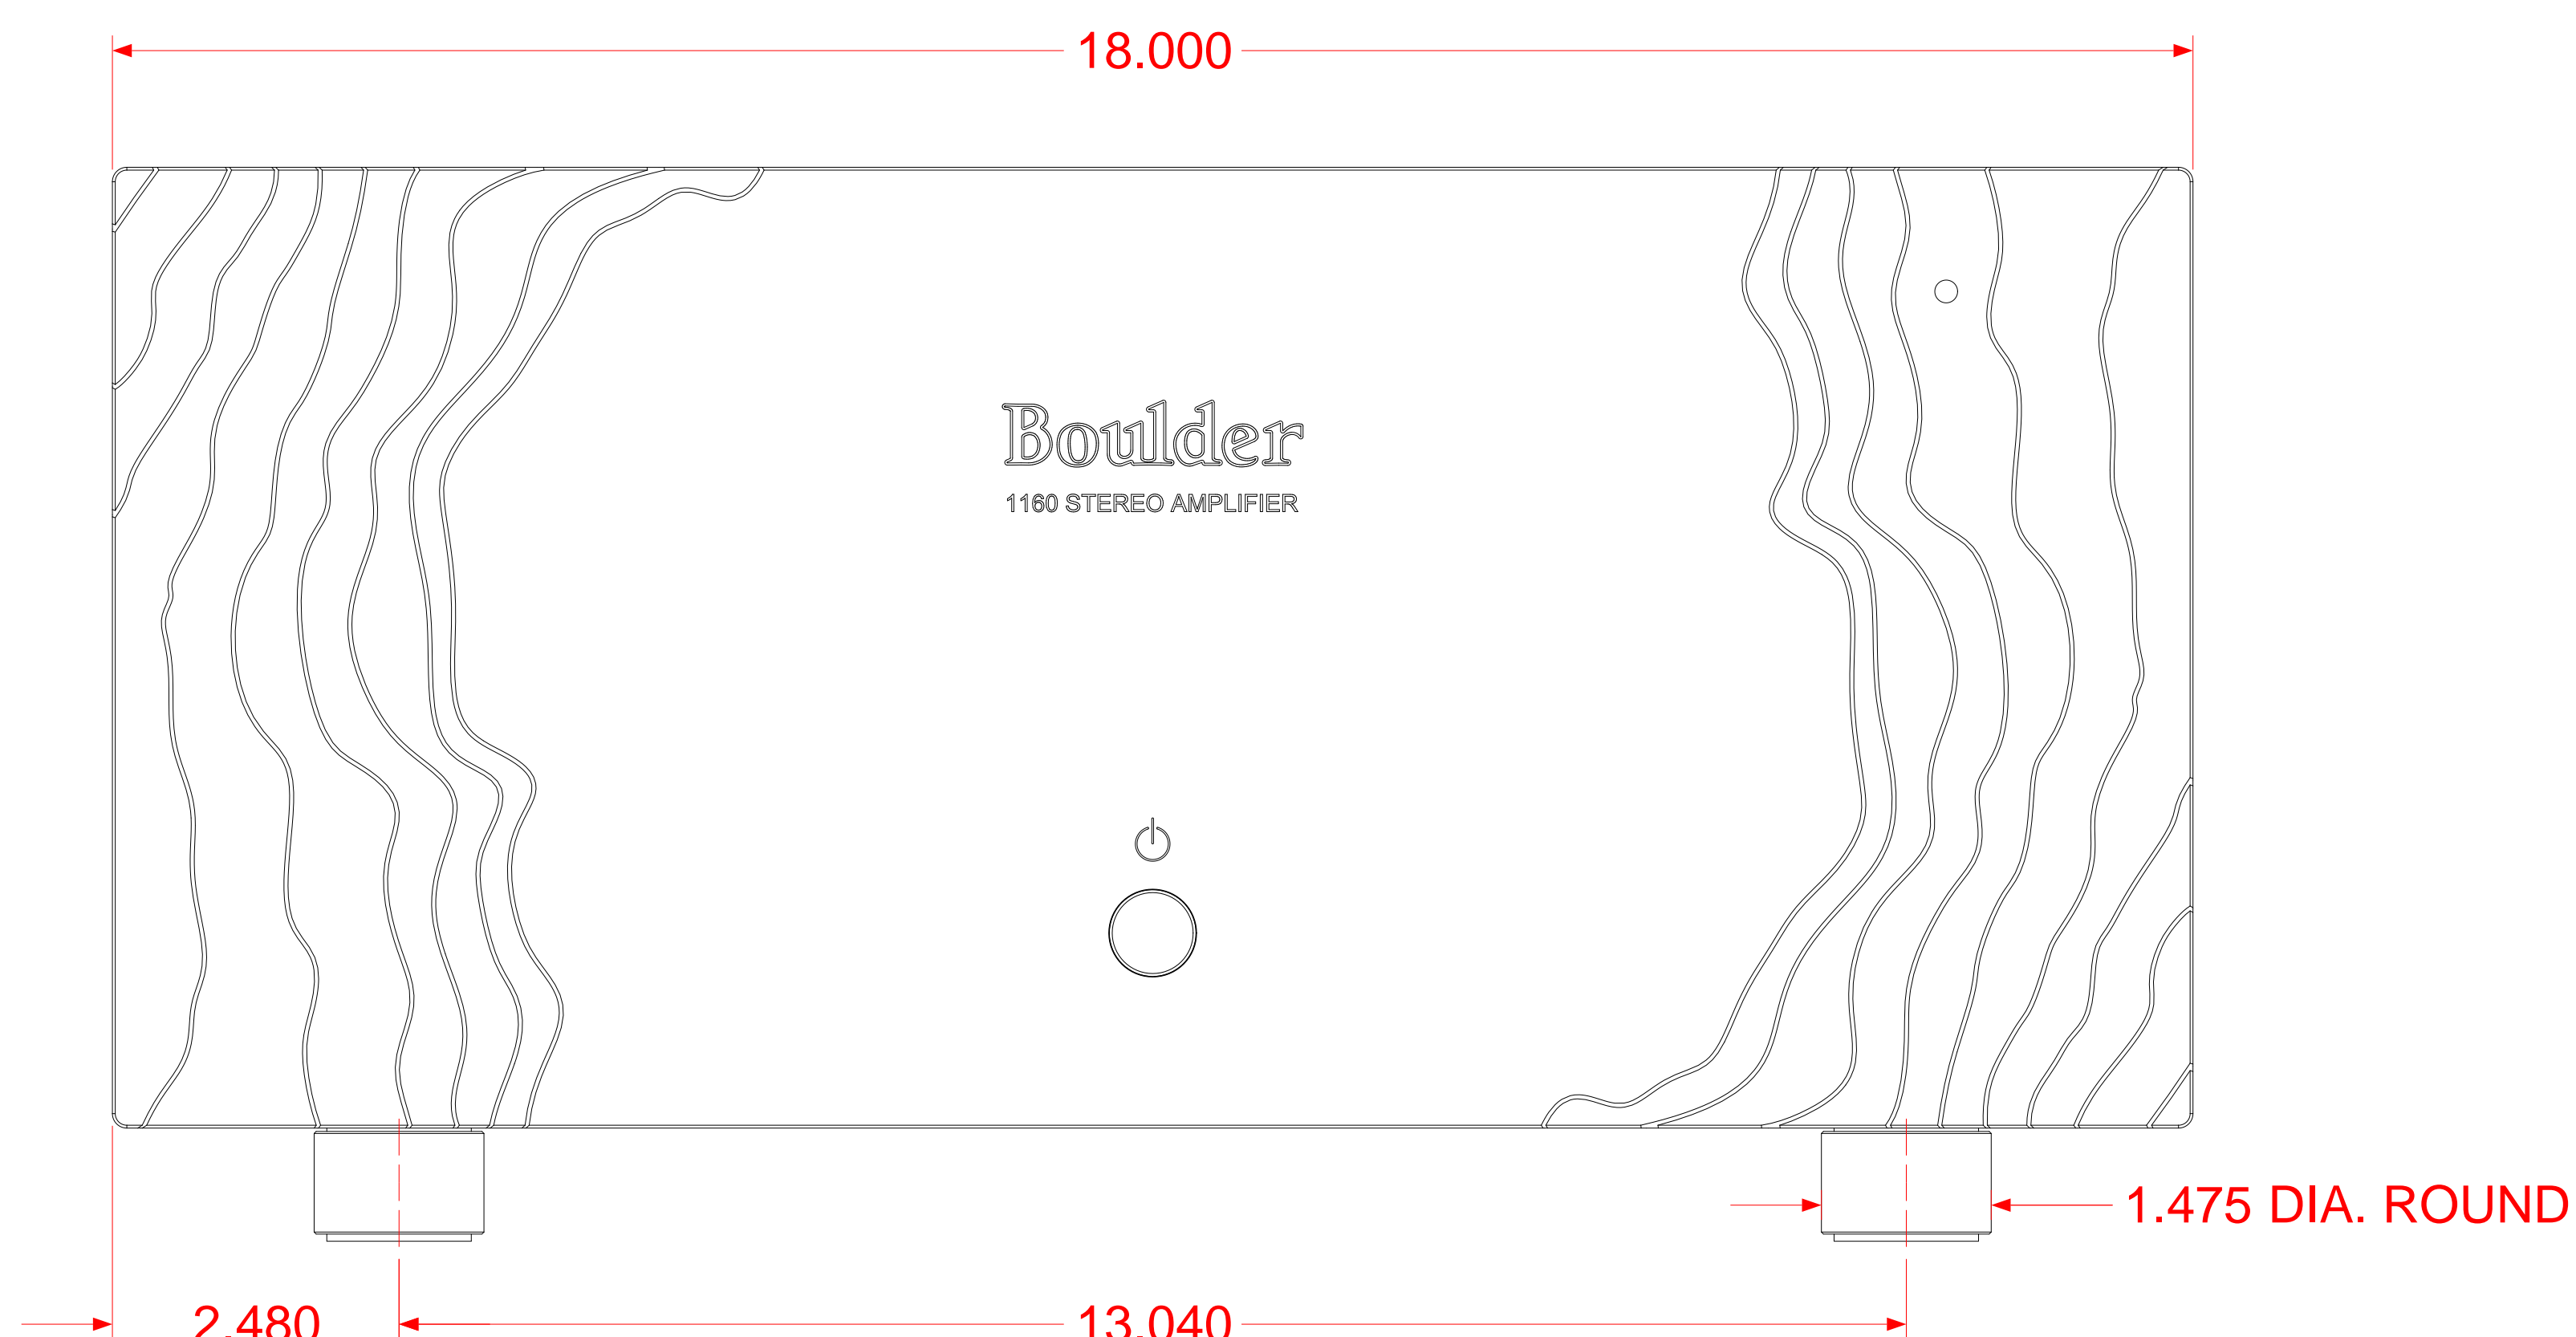

TOP

BOULDER
1160 STEREO POWER AMPLIFIER
 DIMENSIONS IN INCHES
 SCALE 1 : 4/3

FRONT

RIGHT SIDE