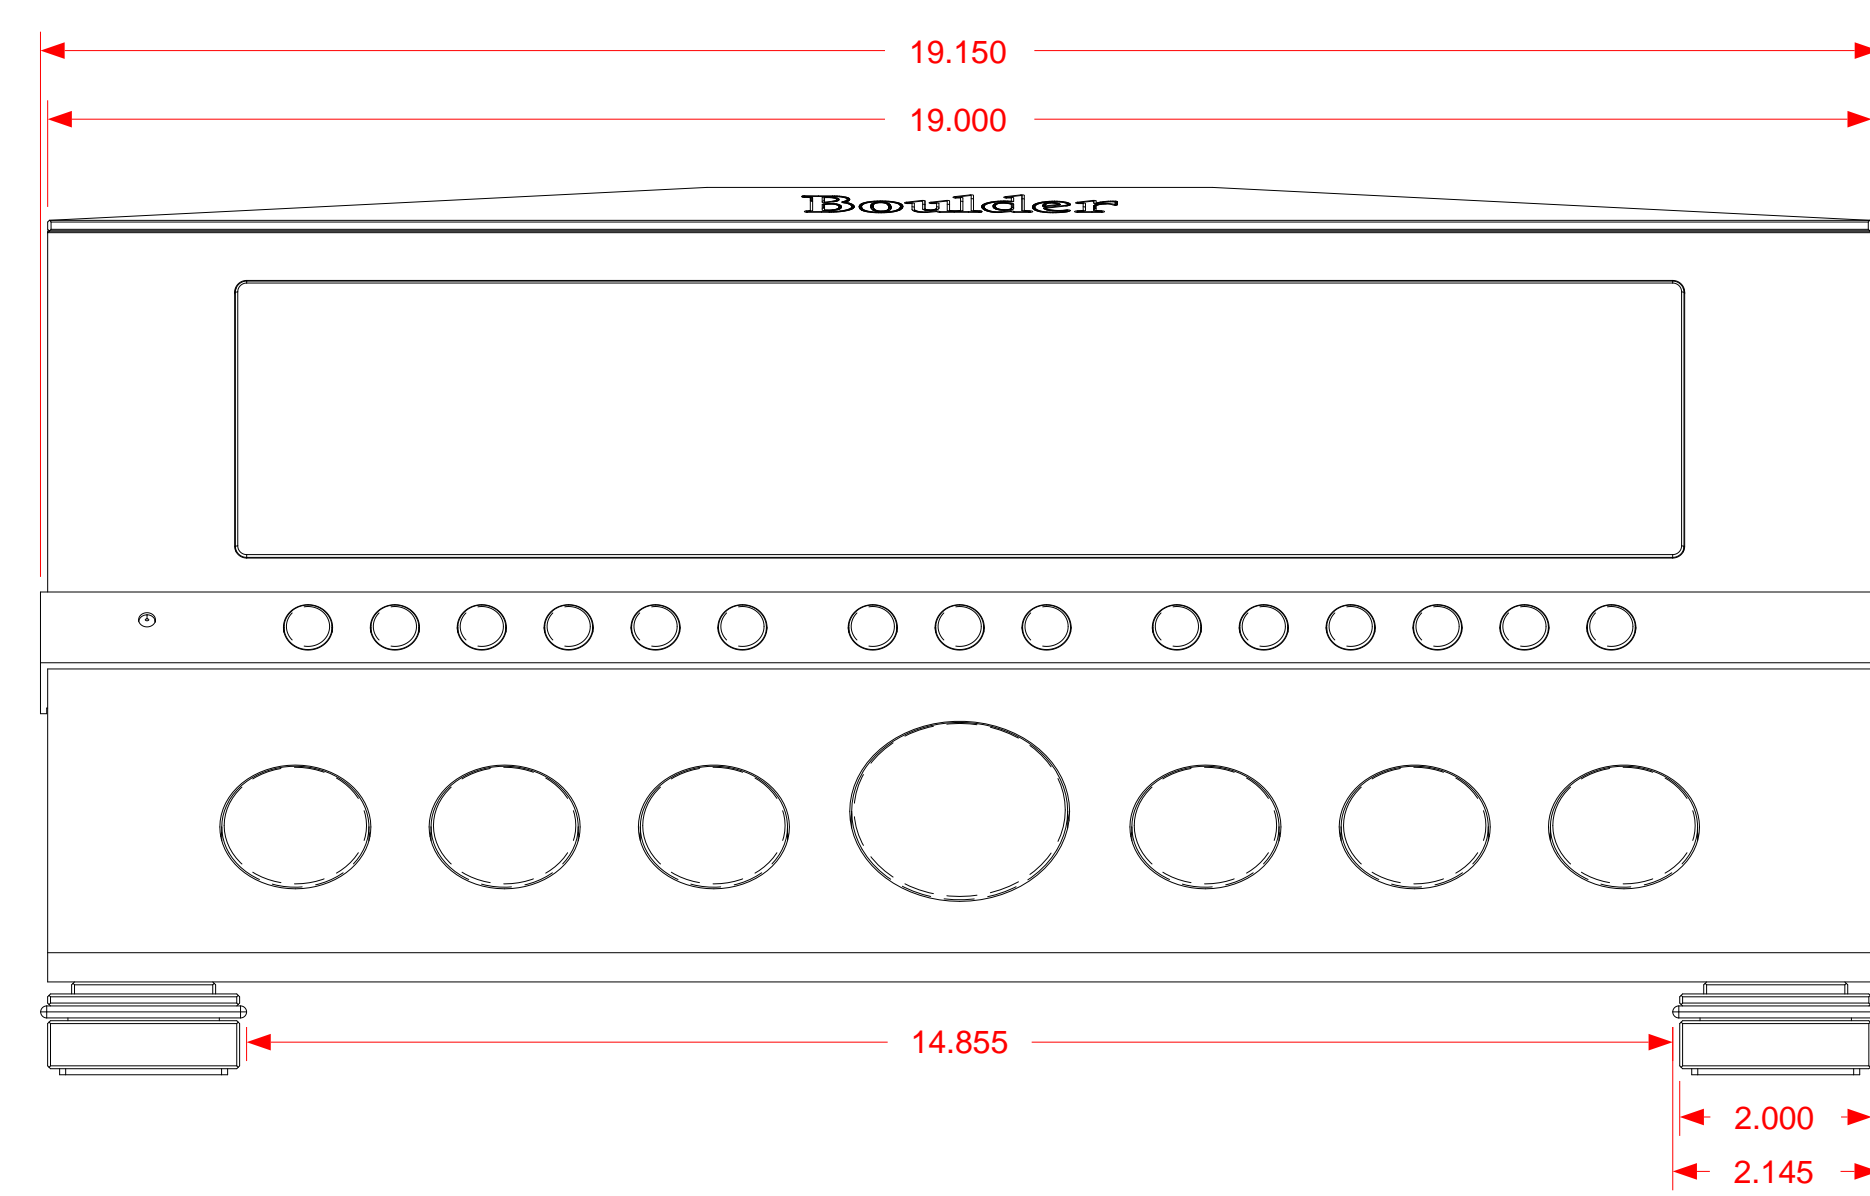

TOP VIEW
SCALE 1 : 2

FRONT VIEW
SCALE 1 : 2

RIGHT SIDE
SCALE 1 : 2